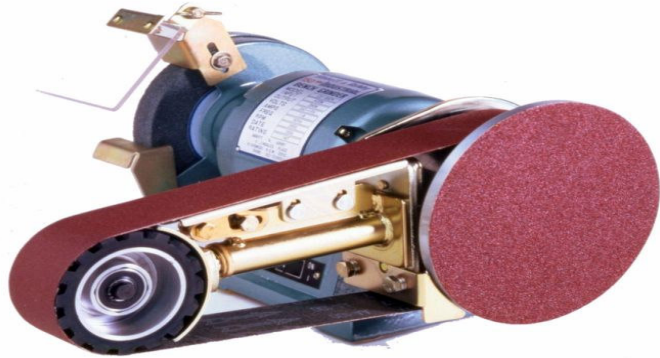

## **GRINDER COMBO** *with belts!!*

1 x Abbott & Ashby 200mm (8") Bench Grinder

1 x Multitool Attachment

6 x Belts 50 x 915 Assorted Grades P36-P120

3 x Belts 50 x 915 Surface Conditioning (Fine, Med, Crs)